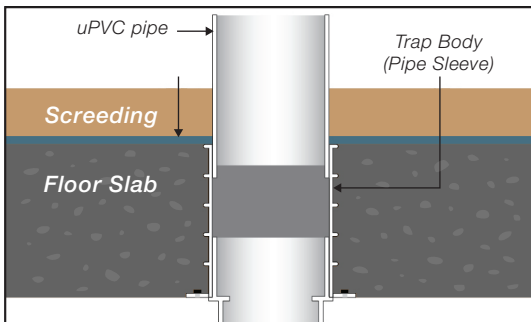

Step 2: Place 4" uPVC pipe on top of trap body. Water proof and screed.