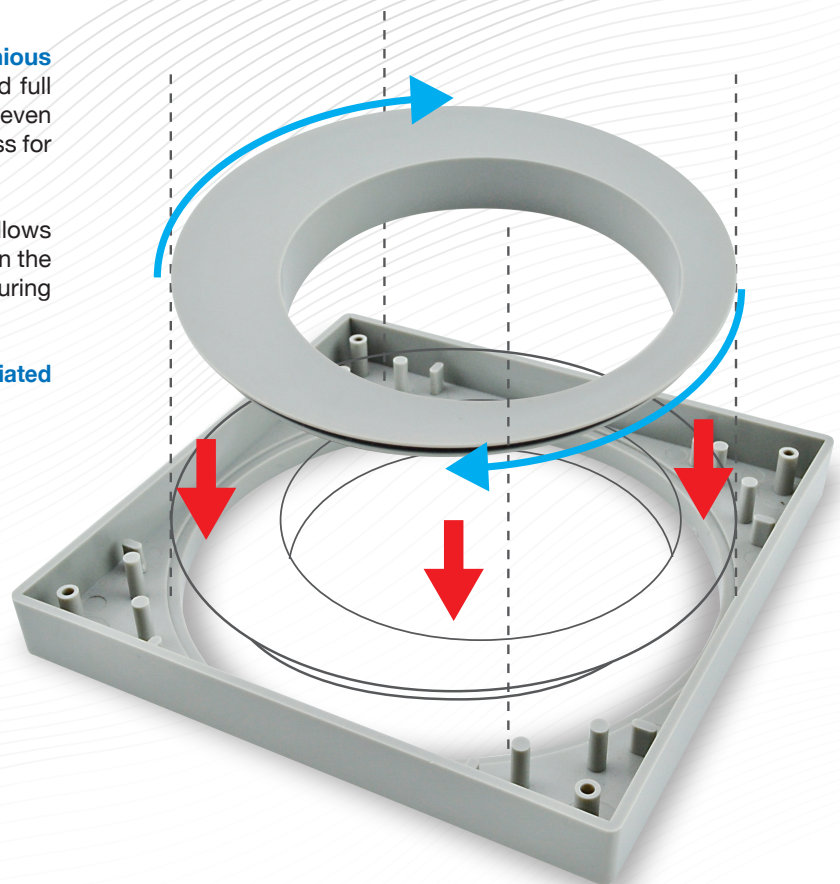

360° Aligning Collar

Another Innovative product from us.

With the many obvious benefits, advantages and increasing popularity of in-slab floor traps, there is an increasing need to have easy and uninterrupted access to the inside of these traps for maintenance purposes.

Towards this end, Sansico has patented an **ingenious floor trap collar system** that gives unlimited and full access to the floor trap. The opening size is even larger than the trap itself, this provides easy access for maintenance and repair.

The central part of this collar is rotatable and allows for a misalignment up to 20mm (in any direction) in the collar placing, this can sometimes happen during tiling.

Usage of this collar eliminates all problems associated with access to floor traps for maintenance.

A great value item, makes life easier for the end user.