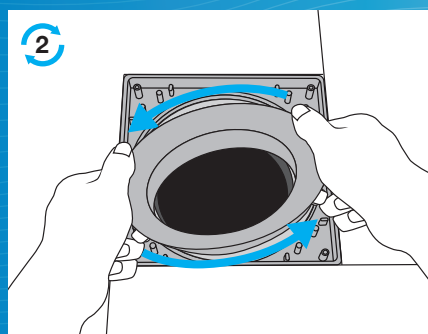

2 Adjust position by using adjustable collar insert.