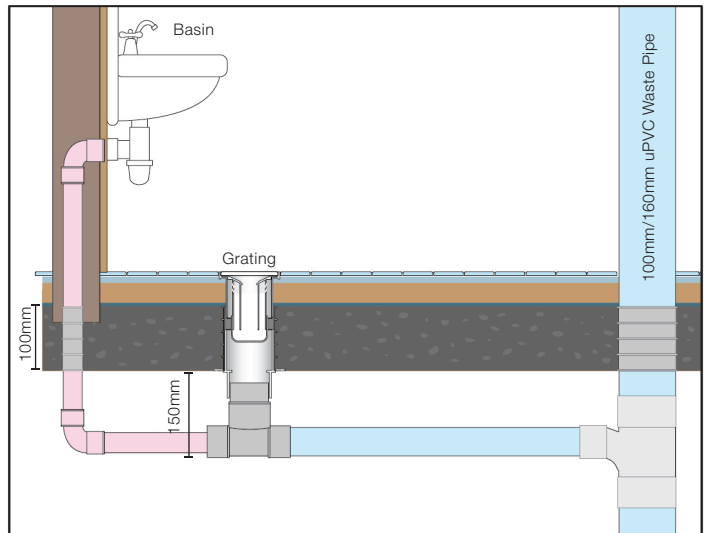

Step 2: Place 4" uPVC pipe on top of trap body. Water proof and screed.

Step 3: Cut uPVC pipe and place collar during tiling.

Step 4: Use outlet to make connection to main stack and place grating and trap on the collar.

Cross Section Layout (side flow at balcony)

Cross Section Layout (connection of basin below trap)

Cross Section Layout (connection of basin into trap body with venting)

*All connections to trap body for S2 models should have their individual traps.