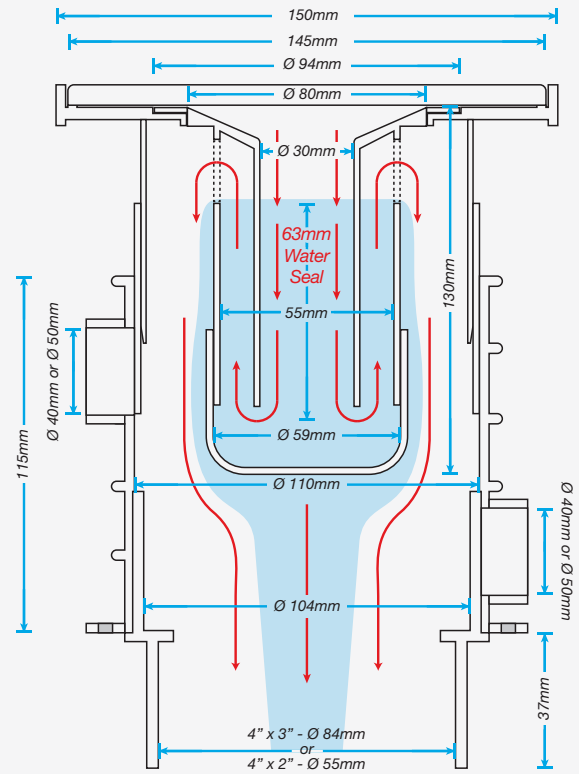

S2 Model

Flow rate:
68 litres / minute

*Sirim requirement: 48 litres / minute

Dimensions of
S2 model Top Access Floor Trap System
4" Pipe Sleeve

*Air conditioner drain pipe is not recommended to connect to the pipe sleeve
*S2 trap system can be used as bottom or side discharge