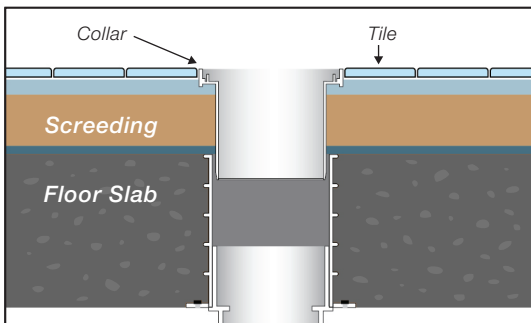

Step 3: Cut uPVC pipe and place collar during tiling.