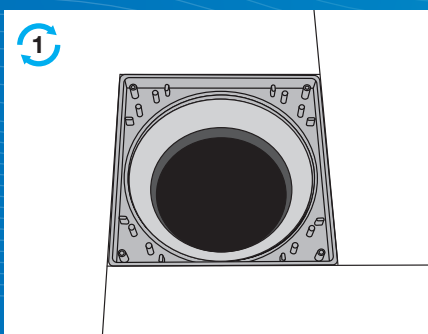

Installation Method

1 Install collar frame.