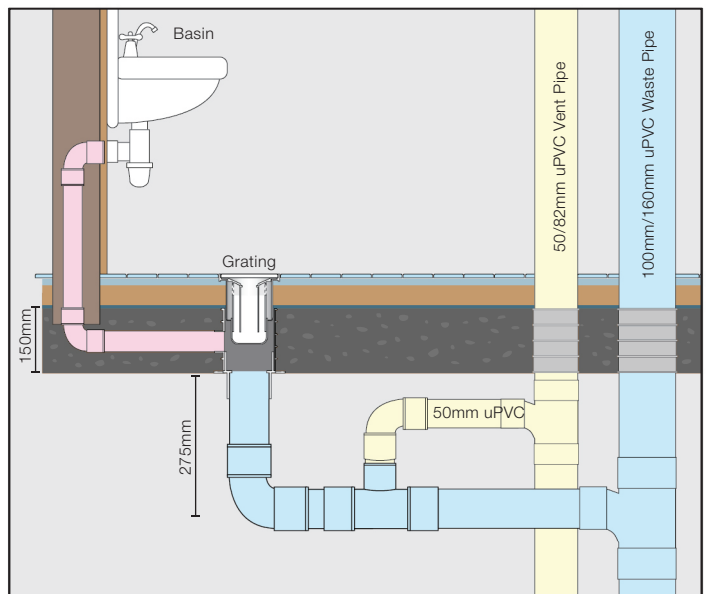

Step 2: Place 4" uPVC pipe on top of trap body. Water proof and screed.

Step 3: Cut uPVC pipe and place collar during tiling.

Step 4: Use outlet to make connection to main stack and place grating and trap on the collar.

Cross Section Layout (side flow at balcony)

Cross Section Layout (connection of basin below trap)

Cross Section Layout (connection of basin into trap body with venting)

*All connections to trap body for S2 models should have their individual traps.