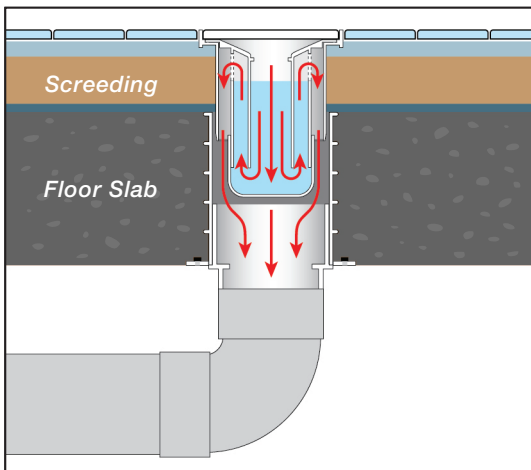

6" Chequer Square-5 Anti-Theft

-  **Stainless Steel Grating**
GSS-CQS4-AT
-  **Stainless Steel Collar**
S2-CSS-S-AT

S2

Installation Method

Recommended slab thickness 125mm and above.

Step 1: Nail trap body to form work.

Step 2: Place 4" uPVC pipe on top of trap body. Water proof and screed.

Step 3: Cut uPVC pipe and place collar during tiling.

Step 4: Use outlet to make connection to main stack and place grating and trap on the collar.

Cross Section Layout (side flow at balcony)

Cross Section Layout (connection of basin below trap)

Cross Section Layout (connection of basin into trap body with venting)

*All connections to trap body for S2 models should have their individual traps.