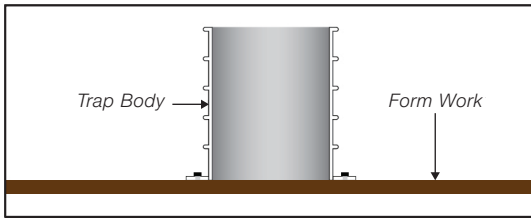

6" Chequer Square-5 Anti-Theft

-  **Stainless Steel Grating**
GSS-CQS4-AT
-  **Stainless Steel Collar**
S2-CSS-S-AT

S2

Installation Method

Recommended slab thickness 125mm and above.

Step 1: Nail trap body to form work.