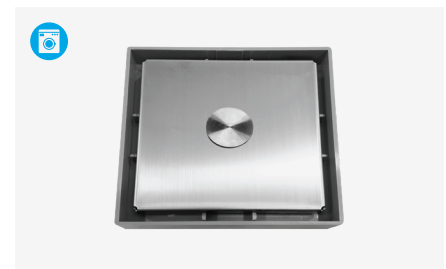

6" Planar Short-1

- Stainless Steel Grating**
GSS-PS
- Standard Plastic Collar**
S2-CP(SSL)-TT-G (Grey)
S2-CP(SSL)-TT-W (White)
- 360° Aligning Collar**
S2-ACP(SSL)-TT-G (Grey)
S2-ACP(SSL)-TT-W (White)