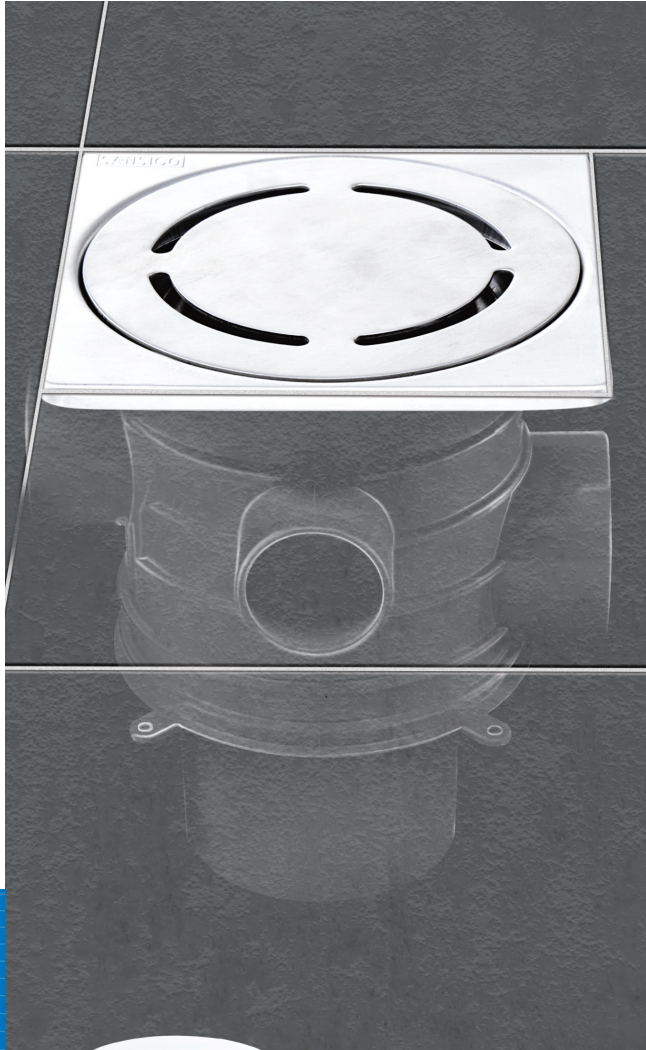

S2 Model

Flow rate:
68 litres / minute

*Sirim requirement: 48 litres / minute

Dimensions of
S2 model Top Access Floor Trap System
4" Pipe Sleeve

*Air conditioner drain pipe is not recommended to connect to the pipe sleeve
*S2 trap system can be used as bottom or side discharge

Benefits of S2 Trap system:

- Can convert the conventional to top access floor trap. Easy conversion with existing pipe sleeve, without major hacking
- Prevents bubble / foam from overflowing
- Prevents foul smell and insects from entering the house
- Top cleaning / access
- Higher False Ceiling, space saving