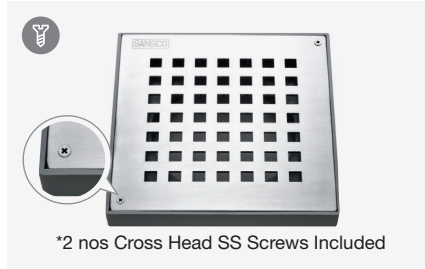

-  **Stainless Steel Grating**
GSS-DMS4-AT
-  **Stainless Steel Collar**
S2-CSS-S-AT

6" & 4" Grating & Collar

Chess

6" Chess Square-1

-  **Stainless Steel Grating**
GSS-CHS
-  **Standard Plastic Collar**
S2-CP-G (Grey)
S2-CP-W (White)
-  **360° Aligning Collar**
S2-ACP-6SS-G (Grey)
S2-ACP-6SS-W (White)