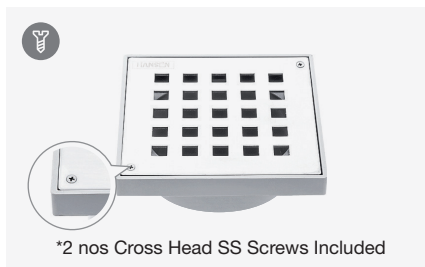

4" Chess Anti-Theft

- **Stainless Steel Grating**
  S1-GSS-C-AT
- **Standard Plastic Collar**
  S1/S2-CP4-G (Grey)
  S1/S2-CP4-W (White)