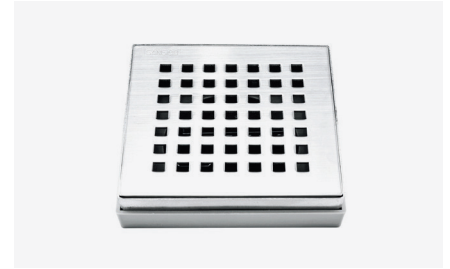

6" Diamond Round-1

-  **Stainless Steel Grating**
GSS-DMR
-  **Stainless Steel Collar**
S2-CSS-R

6" Diamond Square-5

-  **Stainless Steel Grating**
GSS-DMS4
-  **Stainless Steel Collar**
S2-CSS-S

6" Diamond Square-5 Anti-Theft

-  **Stainless Steel Grating**
GSS-DMS4-AT
-  **Stainless Steel Collar**
S2-CSS-S-AT

6" & 4" Grating & Collar

Chess

6" Chess Square-1

-  **Stainless Steel Grating**
GSS-CHS
-  **Standard Plastic Collar**
S2-CP-G (Grey)
S2-CP-W (White)
-  **360° Aligning Collar**
S2-ACP-6SS-G (Grey)
S2-ACP-6SS-W (White)

6" Chess Square-1 Anti-Theft

-  **Stainless Steel Grating**
GSS-CHS-AT
-  **Standard Plastic Collar**
S2-CP-G (Grey)
S2-CP-W (White)
-  **360° Aligning Collar**
S2-ACP-6SS-G (Grey)
S2-ACP-6SS-W (White)