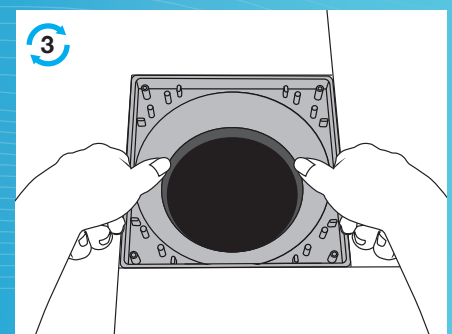

The central part of this collar is rotatable and allows for a misalignment up to 20mm (in any direction) in the collar placing, this can sometimes happen during tiling.

Usage of this collar eliminates all problems associated with access to floor traps for maintenance.

A great value item, makes life easier for the end user.

Installation Method

1 Install collar frame.

2 Adjust position by using adjustable collar insert.

3 Push the collar insert into collar frame.

Notes

Sansico Industries Sdn Bhd (448766-D)