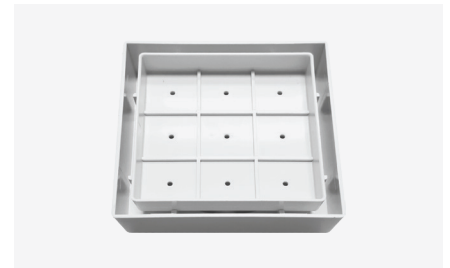

4" Stainless Steel Tile Tray & Collar

-  **Stainless Steel Tile Tray**
TSS-TT4
-  **Standard Plastic Collar with SS Lining**
S2-CPSSL-TT4-G (Grey)
S2-CPSSL-TT4-W (White)

4" Plastic Tile Tray & Collar White