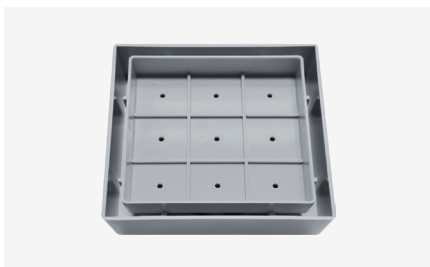

4" Plastic Tile Tray & Collar Grey

- **Plastic Tile Tray**
  TP-TT4-G
- **Standard Plastic Collar**
  S2-CP-TT4-G