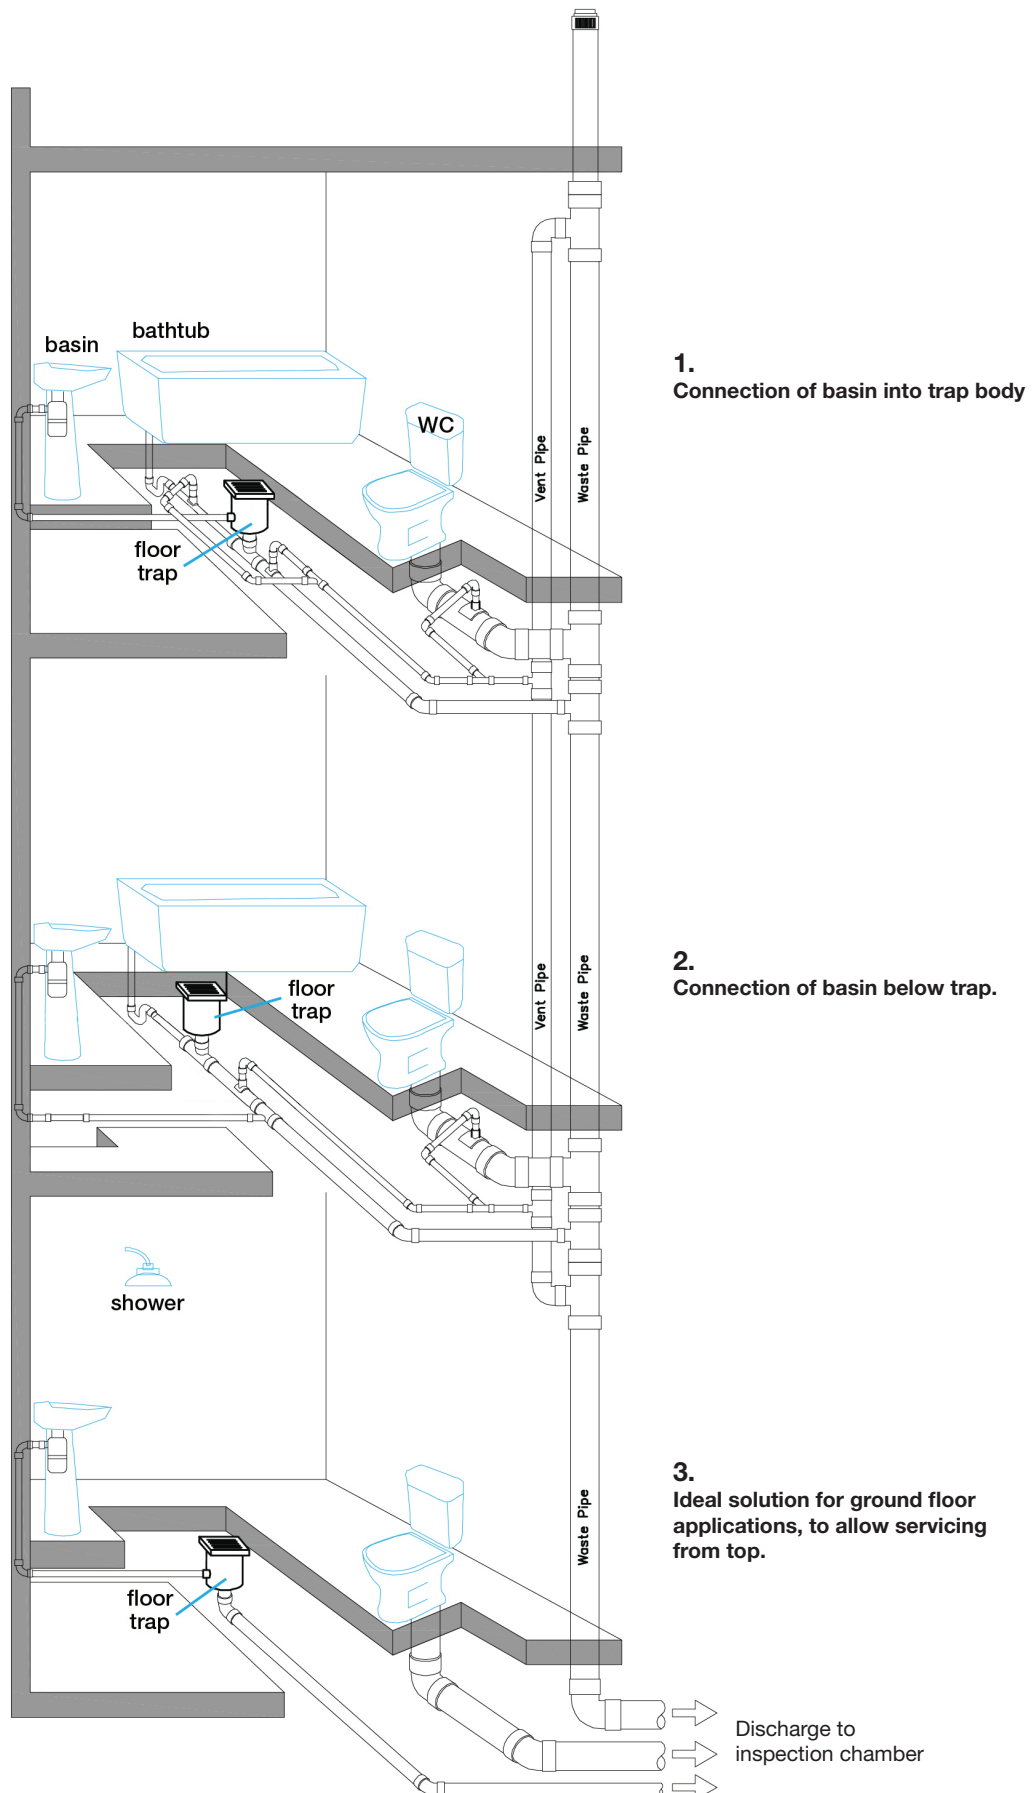

Schematic Layout

Technical Data

The flow rating or capacity of a floor drain is determined by several factors:

Size of Waste-line

A horizontal branch waste-line with normal pitch or slope, with a deep seal trap at drain outlet is capable of conveying as follows:

Size	Flow Rate
2 inch (50mm)	10 to 25 GPM
3 inch (75mm)	30 to 75 GPM
4 inch (100mm)	75 to 150 GPM

Traps with sediment buckets, strainers, etc. will reduce maximum flow rating by up to 20%

The table gives general reference when considering overflow of fixtures or sources of water that may be discharged through floor drains.

Fixtures	Flow (GPM)
Wash Basin	5-7
Kitchen Sink	8-10
Bath	6-10
Shower	5-8
Washing Machine	4-6
Dish Washing Machine	4-6

Tests undergone by the SANSICO Floor Trap/Gulley

- Load Test
- Depth of Water Seal
- Resistance of Water Seal to Pressure
- Access for Cleaning
- Anti Blockage
- Temperature Cycling
- Odour Tightness
- Water Tightness of Body
- Flow Rate Test

Summary of S2 system