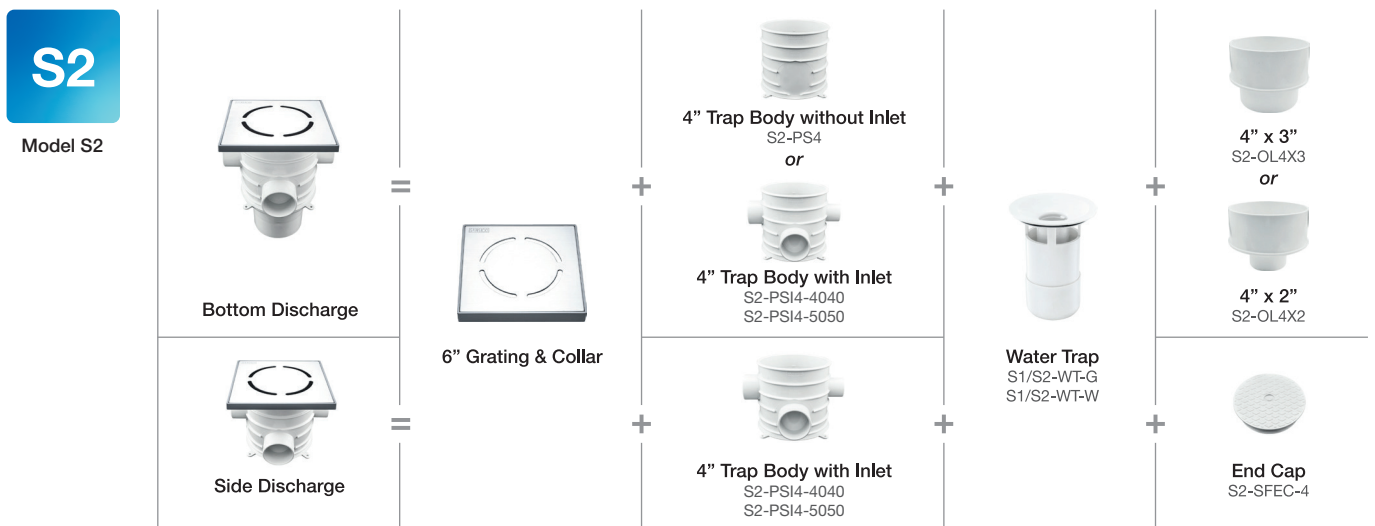

Technical Data

The flow rating or capacity of a floor drain is determined by several factors:

Size of Waste-line

A horizontal branch waste-line with normal pitch or slope, with a deep seal trap at drain outlet is capable of conveying as follows:

Size	Flow Rate
2 inch (50mm)	10 to 25 GPM
3 inch (75mm)	30 to 75 GPM
4 inch (100mm)	75 to 150 GPM

Traps with sediment buckets, strainers, etc. will reduce maximum flow rating by up to 20%

The table gives general reference when considering overflow of fixtures or sources of water that may be discharged through floor drains.

Fixtures	Flow (GPM)
Wash Basin	5-7
Kitchen Sink	8-10
Bath	6-10
Shower	5-8
Washing Machine	4-6
Dish Washing Machine	4-6

Tests undergone by the SANSICO Floor Trap/Gulley

- Load Test
- Depth of Water Seal
- Resistance of Water Seal to Pressure
- Access for Cleaning
- Anti Blockage
- Temperature Cycling
- Odour Tightness
- Water Tightness of Body
- Flow Rate Test

Summary of S2 system