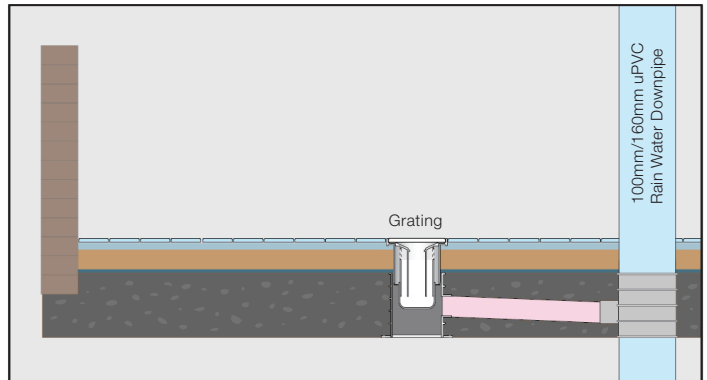

Step 2: Place 4" uPVC pipe on top of trap body. Water proof and screed.

Step 3: Cut uPVC pipe and place collar during tiling.

Step 4: Use outlet to make connection to main stack and place grating and trap on the collar.

Cross Section Layout (side flow at balcony)

Cross Section Layout (connection of basin below trap)

Cross Section Layout (connection of basin into trap body with venting)

*All connections to trap body for S2 models should have their individual traps.