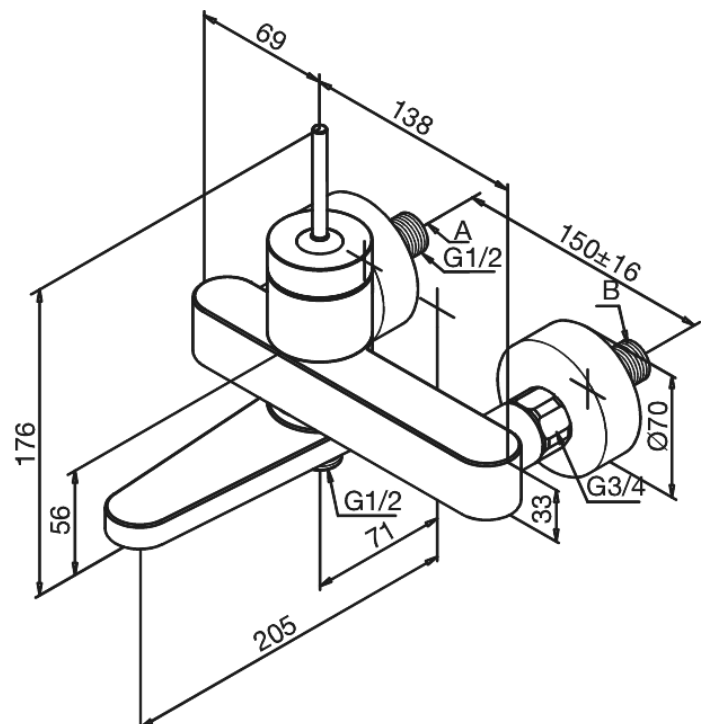

Product features

FM Mattsson Mora Group Denmark
Hvidkærvej 48, 5250 Odense SV, DK-56416218

+45 88 33 00 34 damixa-international@fmm-mora.com

Mere information på damixa.com

damixa