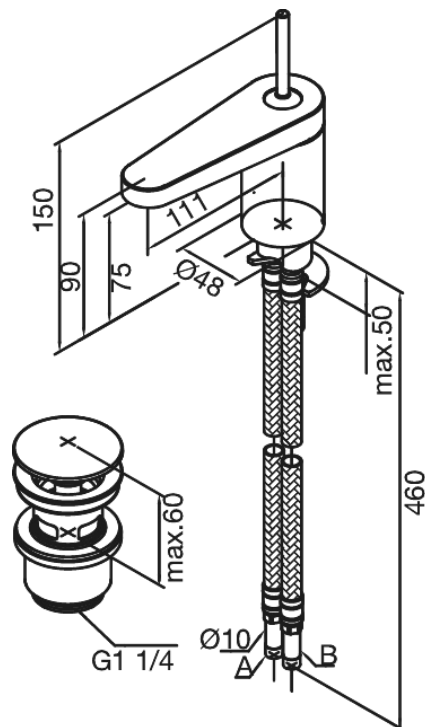

Product features

FM Mattsson Mora Group Denmark
Hvidkærvej 48, 5250 Odense SV, DK-56416218

+45 88 33 00 34 damixa-international@fmm-mora.com

Mere information på damixa.com

damixa