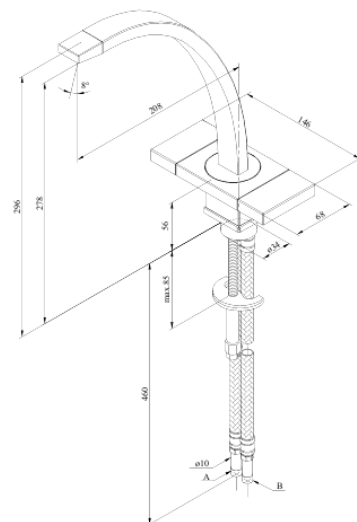

G-Type

Kitchen Mixer

Article no.: 7200000
Finish: Chrome
Series: G-Type

EAN no.: 5708516571179

Standard features:

2 handle
120° swivel limitation
Water consumption max.14 l/min
Ceramic head part

reddot award
winner