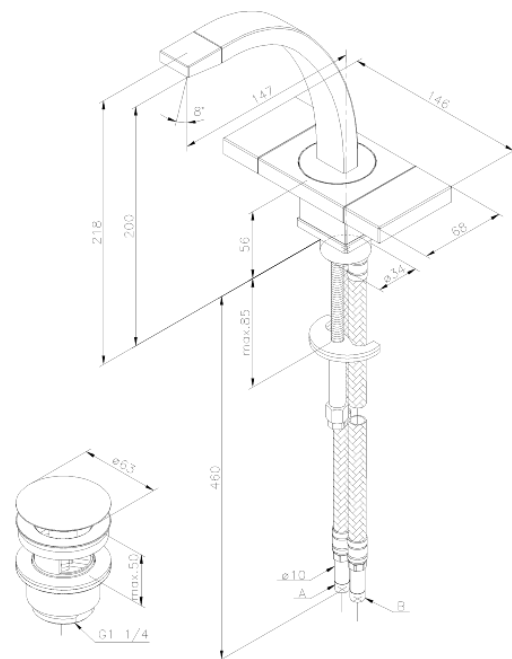

# Basin Mixer with pop up waste

**Article no.:** 7282000  
**Finish:** Chrome  
**Series:** G-Type

**EAN no.:** 5708516571384

## Standard features:

2 handle  
120° swivel limitation  
Water consumption max.12 l/min  
Pop up waste with click function  
Ceramic head part

FM Mattsson Mora Group Denmark  
Hvidkærvej 48, 5250 Odense SV, DK-56416218